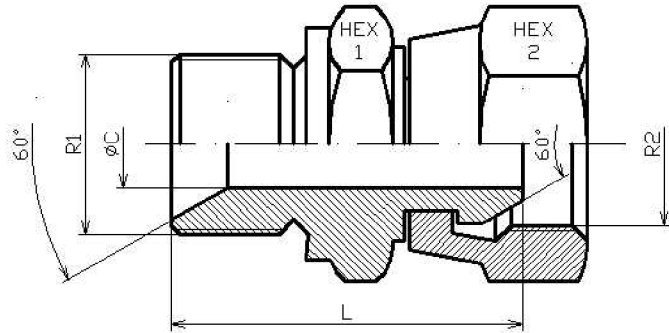

BSP Adaptors

Adaptors male-female

Adaptor BSP male-BSP swivel female (60°)

Part n°	R1	R2	HEX 1	HEX 2	ØC	L
A117002	1/8" BSP	1/8" BSP	14	14	4	30
A117004	1/4" BSP	1/4" BSP	19	19	4,7	30
A117006	3/8" BSP	3/8" BSP	22	22	7,9	33
A117008	1/2" BSP	1/2" BSP	27	27	11,1	37
A117012	3/4" BSP	3/4" BSP	32	32	16,7	42,5
A117016	1" BSP	1" BSP	41	41	22,2	52
A117020	1"1/4 BSP	1"1/4 BSP	50	50	28,6	54,5
A117024	1"1/2 BSP	1"1/2 BSP	55	55	32	61
A117032	2" BSP	2" BSP	65	70	46	69